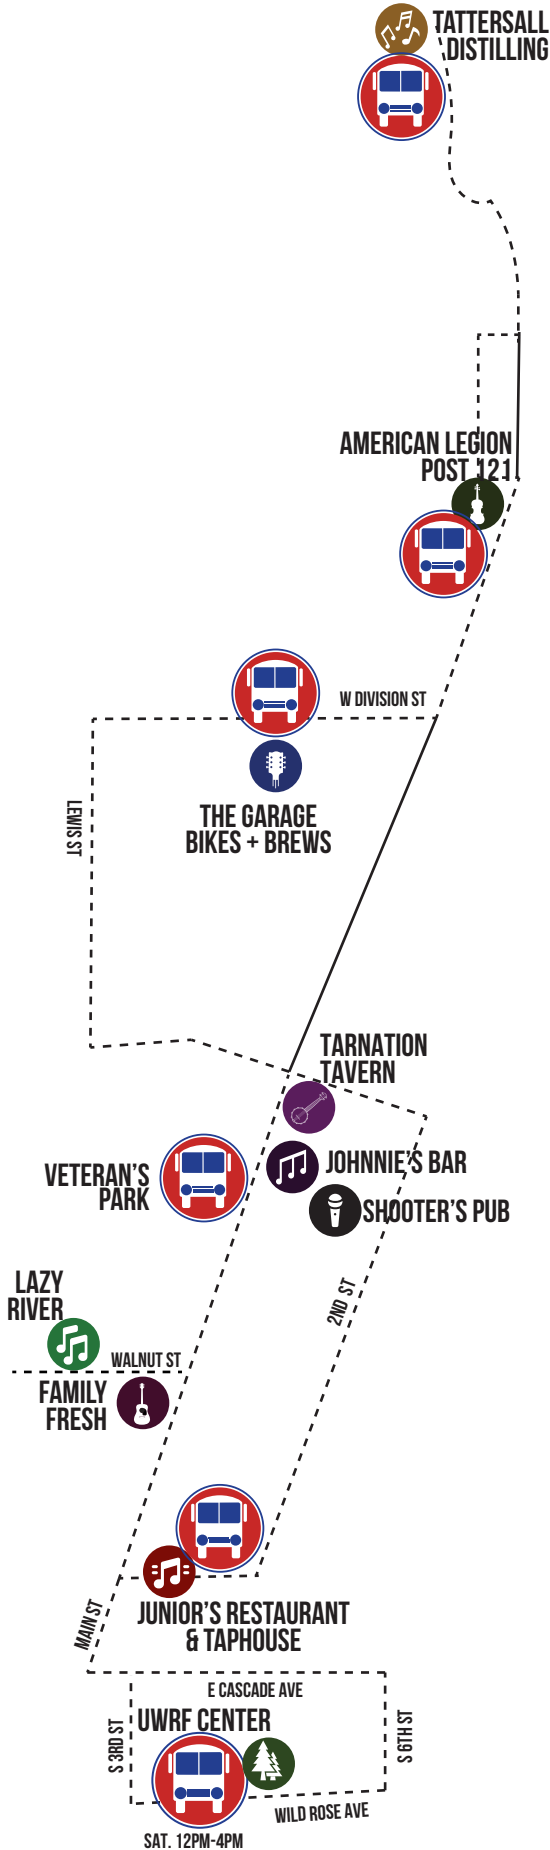

Welcome to River Falls, Wisconsin

3 SHUTTLE BUSES WILL RUN CONSISTENTLY BETWEEN VENUES UNTIL MIDNIGHT EACH NIGHT. THE SHUTTLE BUS IS INCLUDED WITH YOUR FESTIVAL WRISTBAND, THOUGH GRATUITY FOR YOUR DRIVER IS APPRECIATED.